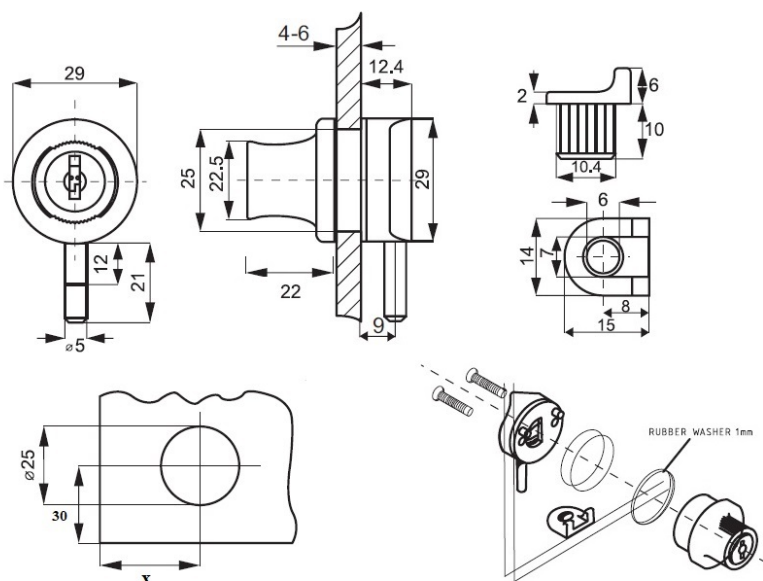

## Description:

Glass Door Lock X-689, CK SISO, Chrome Plated, 4-6mm Glass

## Item number:

14.09.130-1

Units	Box	Carton	HS Code	Barcode
Pcs.	20	200	8301300000	
				5704866046190